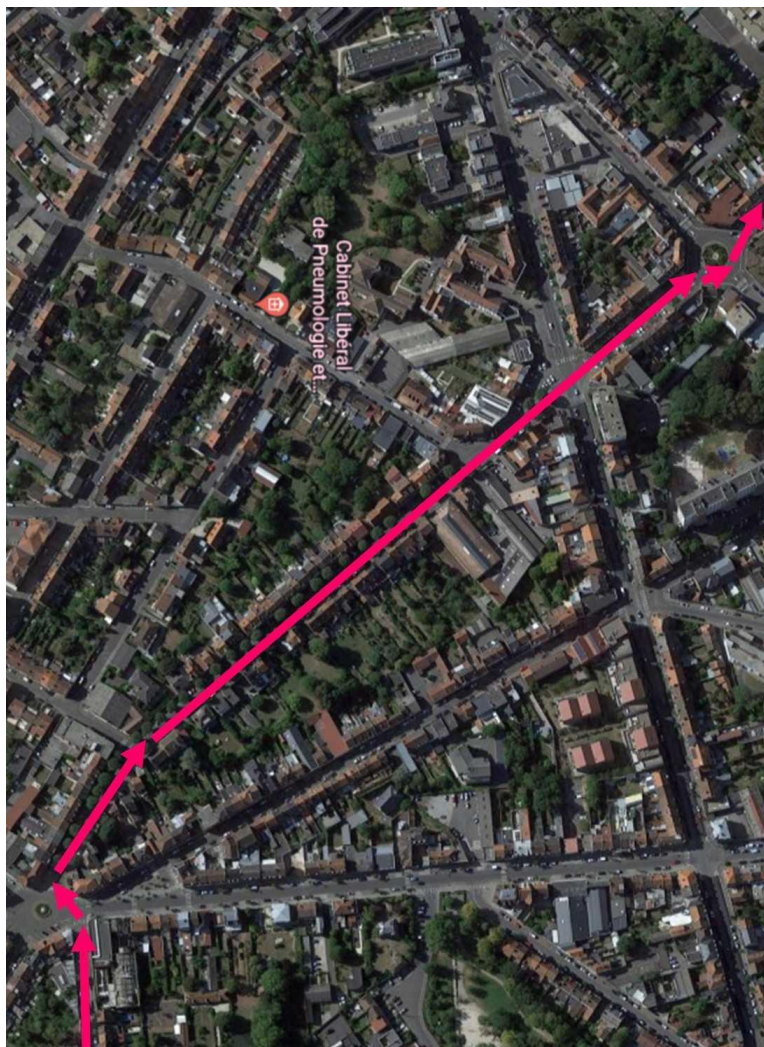

Coming from the toll

General view

Détail 1 :

At the exit of the motorway, take the direction of the city center as far as Auchan.

Détail 2 :
 After Auchan, take the bridge over the railway tracks to the roundabout. Direction city center then at the 2nd roundabout take an angle (bld Leclercq). At the 3rd roundabout turn left (bld Vauban).

Détail 3 :
 Follow bld Vauban and turn at the 2nd right (place Maréchal Foch). Continue in the rue du tir to reach rue Fernand Bar (stadium).

Coming from Lille

Détail 1 :

Leave the southern expressway (Béthune centre) and take avenue Winston Churchill.

Rocade sud

Détail 2 :

At the roundabout at the end of Churchill, turn left then immediately right (rue Prévost) to the roundabout.

Détail 3 :

At the roundabout take the 2nd right (bld Voltaire).

Straight on to the next roundabout.

Détail 4 :

Follow bld Vauban and turn at the 2nd right (place Maréchal Foch). Continue in the rue du tir to reach rue Fernand Bar (stadium).

Coming from Hazebrouck

Vue générale :

At the exit of the expressway, turn right (rue Basly) to the roundabout.
Turn left (rue d'aire) to the traffic light.
Turn right (rue Léon Blum) to the roundabout.
Turn right (rue Fernand Bar) Stade.