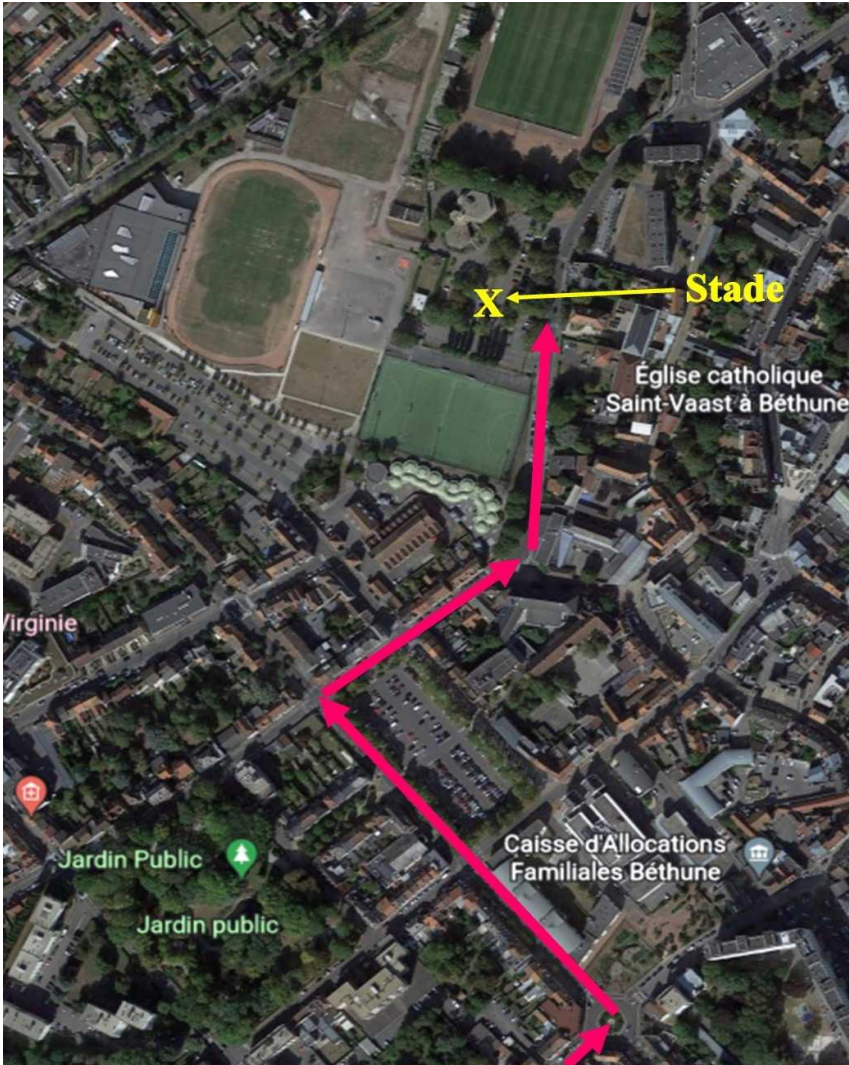

Coming from the toll

General view

Détail 1 :

At the exit of the motorway, take the direction of the city center as far as Auchan.

Détail 2 :
 After Auchan, take the bridge over the railway tracks to the roundabout. Direction city center then at the 2nd roundabout take an angle (bld Leclercq). At the 3rd roundabout turn left (bld Vauban).

Détail 3 :
 Follow bld Vauban and turn at the 2nd right (place Maréchal Foch). Continue in the rue du tir to reach rue Fernand Bar (stadium).

Coming from Lille

Détail 1 :

Leave the southern expressway (Béthune centre) and take avenue Winston Churchill.

Rocade sud

Détail 2 :

At the roundabout at the end of Churchill, turn left then immediately right (rue Prévost) to the roundabout.

Détail 3 :

At the roundabout take the 2nd right (bld Voltaire).

Straight on to the next roundabout.

Détail 4 :

Follow bld Vauban and turn at the 2nd right (place Maréchal Foch). Continue in the rue du tir to reach rue Fernand Bar (stadium).

Coming from Hazebrouck

Vue générale :

At the exit of the expressway, turn right (rue Basly) to the roundabout.
Turn left (rue d'aire) to the traffic light.
Turn right (rue Léon Blum) to the roundabout.
Turn right (rue Fernand Bar) Stade.