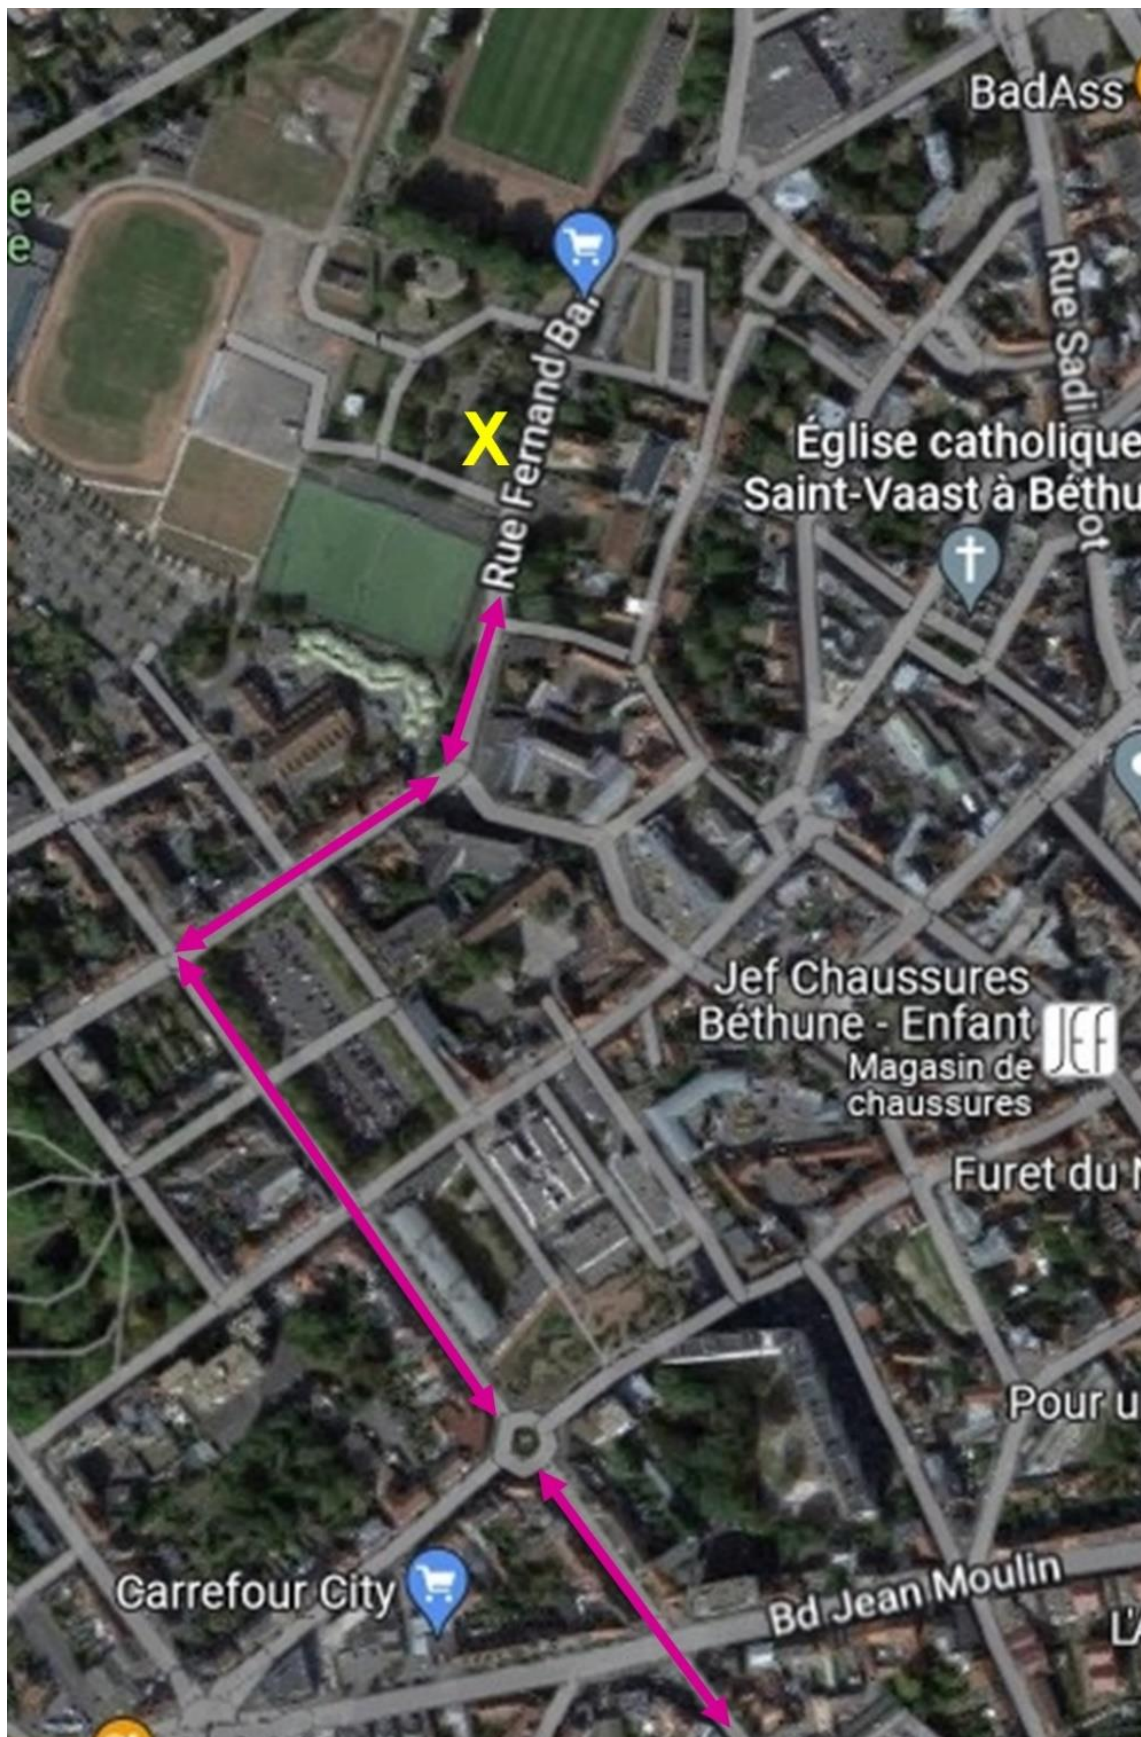

Détail 1 :

Take street Fernand Bar to “rue du tir” street to the roundabout. Turn left to bypass Place Foch.

Continue on Bld Vauban, until the traffic light.

Go in front of Bld Voltaire.