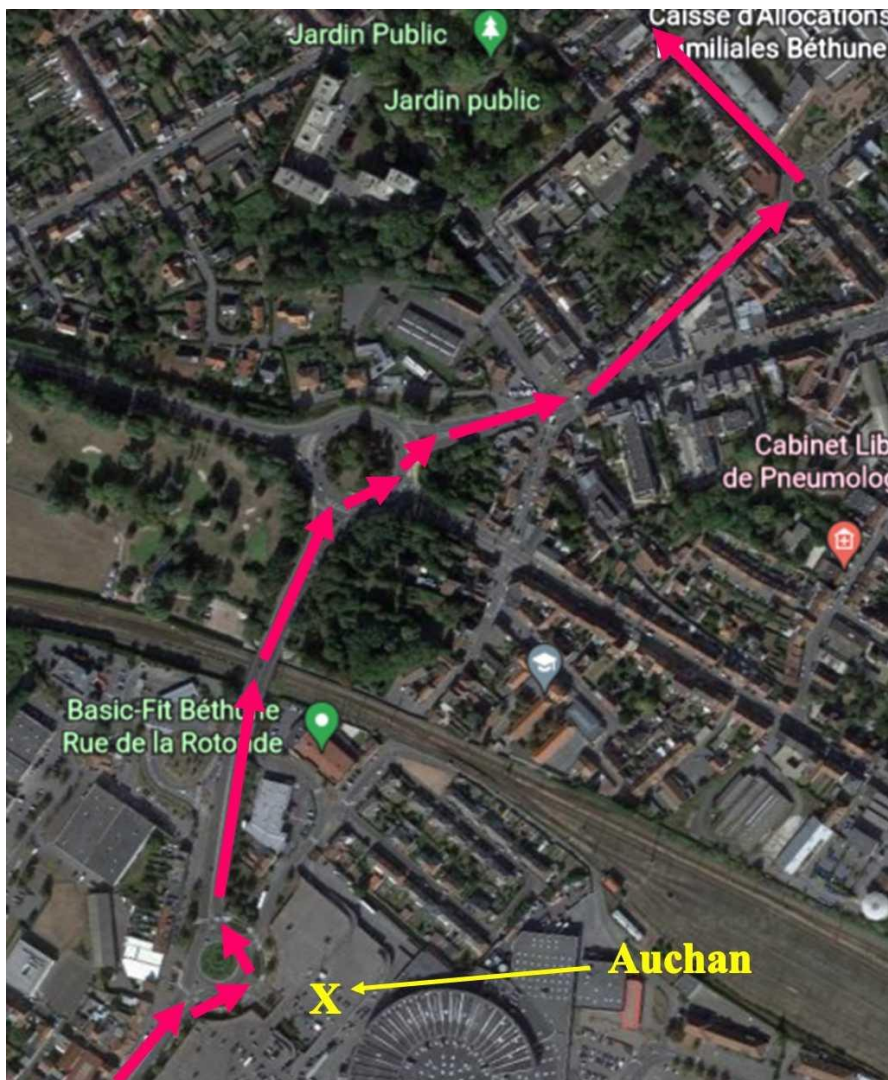

Coming from the toll

General view

Détail 1 :

At the exit of the motorway, take the direction of the city center as far as Auchan.

Détail 2 :
 After Auchan, take the bridge over the railway tracks to the roundabout. Direction city center then at the 2nd roundabout take an angle (bld Leclercq). At the 3rd roundabout turn left (bld Vauban).

Détail 3 :
 Follow bld Vauban and turn at the 2nd right (place Maréchal Foch). Continue in the rue du tir to reach rue Fernand Bar (stadium).

Coming from Lille

Détail 1 :

Leave the southern expressway (Béthune centre) and take avenue Winston Churchill.

Rocade sud

Détail 2 :

At the roundabout at the end of Churchill, turn left then immediately right (rue Prévost) to the roundabout.

Détail 3 :

At the roundabout take the 2nd right (bld Voltaire).

Straight on to the next roundabout.

Détail 4 :

Follow bld Vauban and turn at the 2nd right (place Maréchal Foch). Continue in the rue du tir to reach rue Fernand Bar (stadium).

Coming from Hazebrouck

Vue générale :

At the exit of the expressway, turn right (rue Basly) to the roundabout.
Turn left (rue d'aire) to the traffic light.
Turn right (rue Léon Blum) to the roundabout.
Turn right (rue Fernand Bar) Stade.