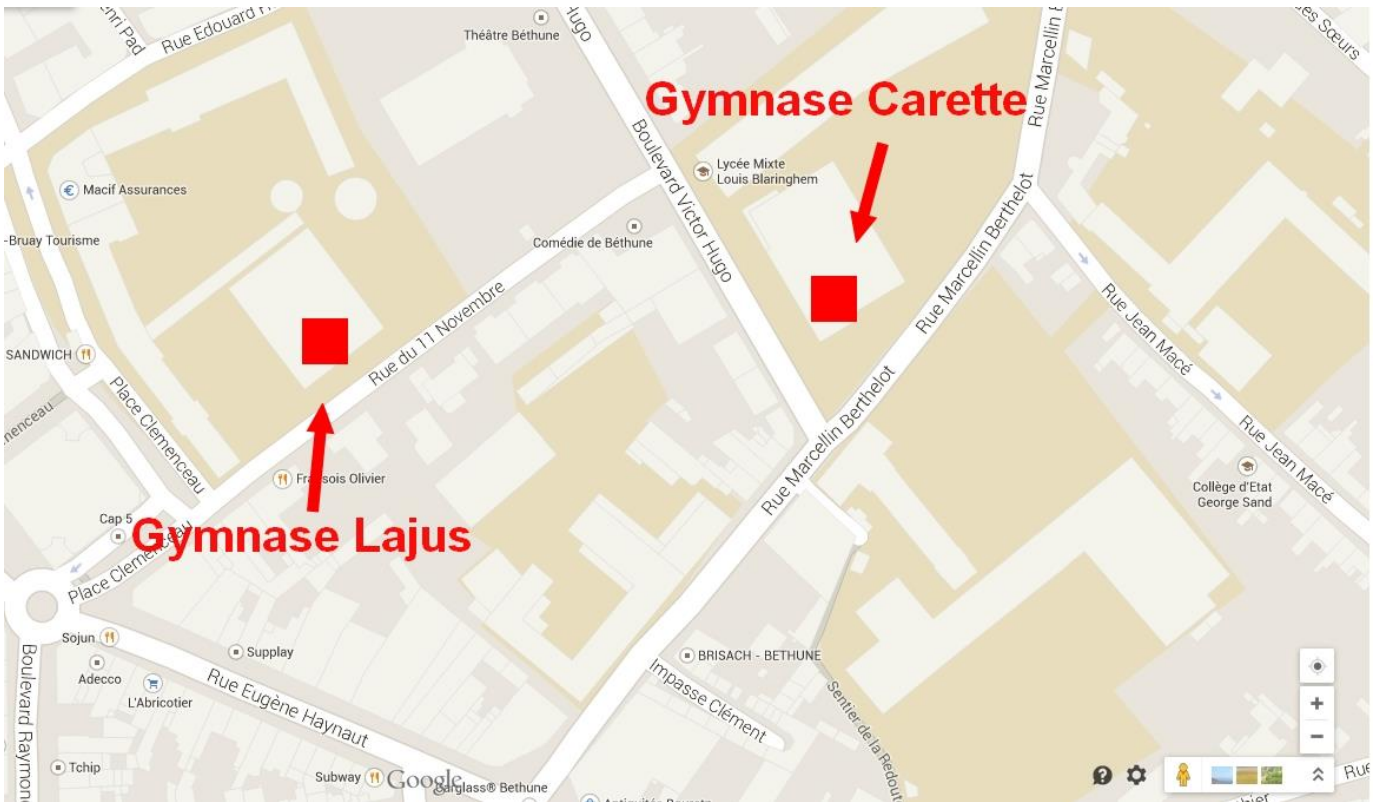

Détail 3 :
 Follow bld Vauban and turn at the 2nd right (place Maréchal Foch). Continue in the rue du tir to reach rue Fernand Bar (stadium).

Coming from Lille

Détail 1 :

Leave the southern expressway (Béthune centre) and take avenue Winston Churchill.

Détail 4 :

Follow bld Vauban and turn at the 2nd right (place Maréchal Foch). Continue in the rue du tir to reach rue Fernand Bar (stadium).

Coming from Hazebrouck

Vue générale :

At the exit of the expressway, turn right (rue Basly) to the roundabout.
Turn left (rue d'aire) to the traffic light.
Turn right (rue Léon Blum) to the roundabout.
Turn right (rue Fernand Bar) Stade.

See specific folder competitions.

The Sleeps

General view of the establishment in the city

Detailed views

Salles	Adresses	Position GPS
Hautecoeur	Rue Jules Ferry	50.52436439007992, 2.63315136861867
Charité	Rue Fernand Bar	50.53251248902165, 2.6354016836009504
Lajus	Rue du 11 novembre	50.52942946797754, 2.641754537933786
Carette	Blvd Victor Hugo	50.52960575623651, 2.64383755331337
Foyer François Albert	Rue du tir	50.53116044568221, 2.6345593581796227
Henri Louchart	Rue de Lille	50.5237944653104, 2.6529783586897033
Carpentier	Rue Jean Bart	50.51385484750587, 2.632950515754289
8 Ter	Rue de l'Yser	50.5137332513023, 2.642759173716751
G.sand	Rue Jean Macé	50.52963954658481, 2.645224949146932
Victor Hugo	Rue de Schwerte	50.51779371171429, 2.6257357878758847
Gymnase st Vaast	Rue Paul Doumer	50.53409502859929, 2.642395965093882