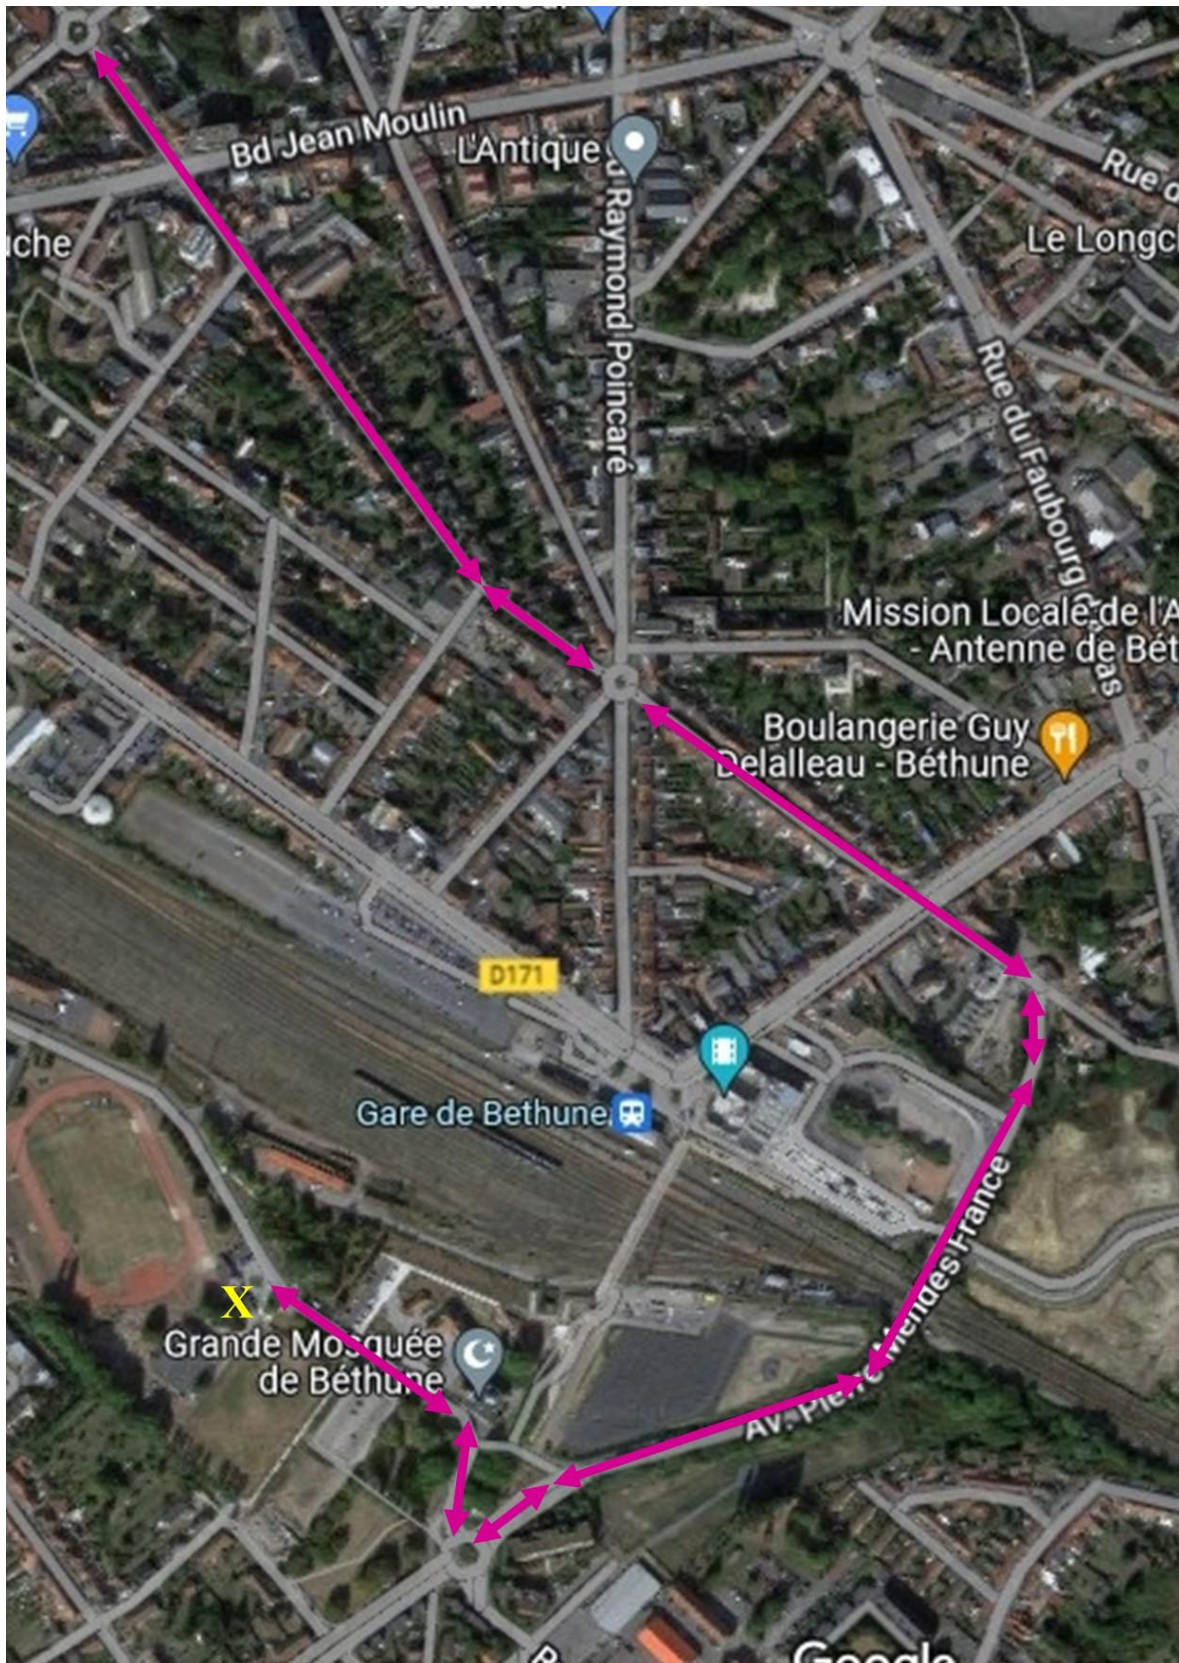

Détail 3 :
 Follow bld Vauban and turn at the 2nd right (place Maréchal Foch). Continue in the rue du tir to reach rue Fernand Bar (stadium).

Coming from Lille

Détail 1 :

Leave the southern expressway (Béthune centre) and take avenue Winston Churchill.

Détail 4 :

Follow bld Vauban and turn at the 2nd right (place Maréchal Foch). Continue in the rue du tir to reach rue Fernand Bar (stadium).

Coming from Hazebrouck

Vue générale :

At the exit of the expressway, turn right (rue Basly) to the roundabout.
Turn left (rue d'aire) to the traffic light.
Turn right (rue Léon Blum) to the roundabout.
Turn right (rue Fernand Bar) Stade.

Liaison entre les 2 sites

The 2 sites are approximately at 3 km.

It takes 5-10 minutes by car depending on traffic.

Please take this parameter into account in the working hours of your drivers buses.

Détail 1 :

Take street Fernand Bar to “rue du tir” street to the roundabout. Turn left to bypass Place Foch.

Continue on Bld Vauban, until the traffic light.

Go in front of Bld Voltaire.

Détail 2 :

Cross all of Bld Voltaire to the roundabout.