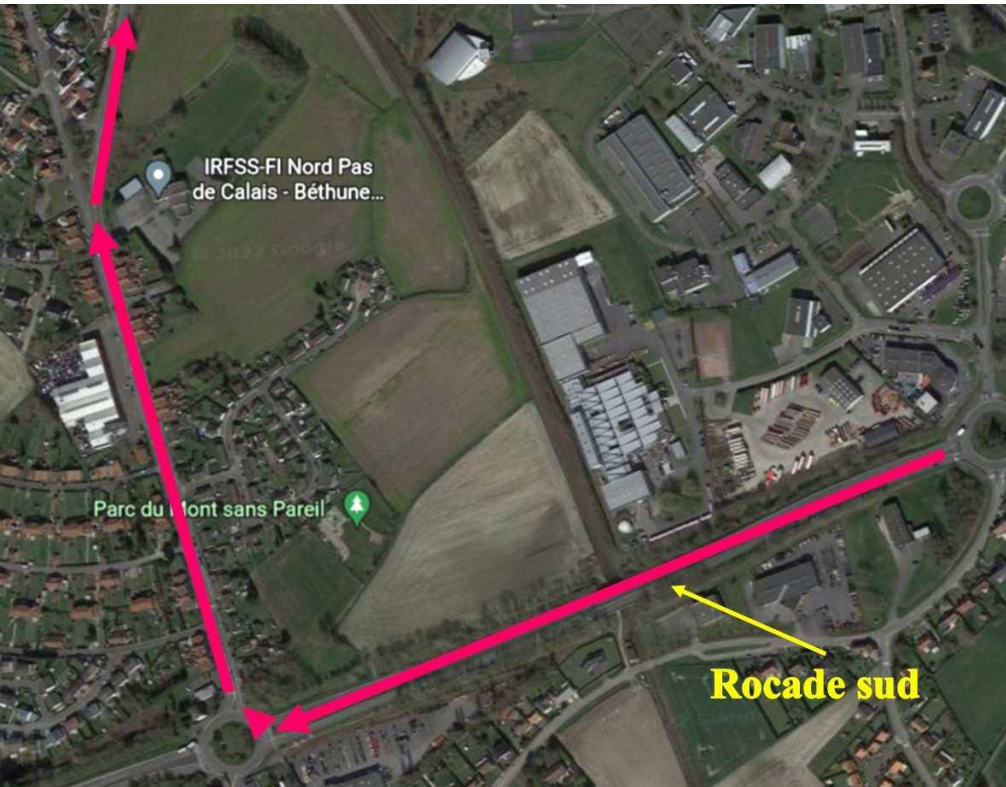

Coming from the toll

General view

Détail 1 :

At the exit of the motorway, take the direction of the city center as far as Auchan.

Détail 2 :
 After Auchan, take the bridge over the railway tracks to the roundabout. Direction city center then at the 2nd roundabout take an angle (bld Leclercq). At the 3rd roundabout turn left (bld Vauban).

Détail 3 :
 Follow bld Vauban and turn at the 2nd right (place Maréchal Foch). Continue in the rue du tir to reach rue Fernand Bar (stadium).

Coming from Lille

Détail 1 :

Leave the southern expressway (Béthune centre) and take avenue Winston Churchill.

Rocade sud

Détail 2 :

At the roundabout at the end of Churchill, turn left then immediately right (rue Prévost) to the roundabout.

Détail 3 :

At the roundabout take the 2nd right (bld Voltaire).

Straight on to the next roundabout.

Détail 4 :

Follow bld Vauban and turn at the 2nd right (place Maréchal Foch). Continue in the rue du tir to reach rue Fernand Bar (stadium).

Coming from Hazebrouck

Vue générale :

At the exit of the expressway, turn right (rue Basly) to the roundabout.
Turn left (rue d'aire) to the traffic light.
Turn right (rue Léon Blum) to the roundabout.
Turn right (rue Fernand Bar) Stade.