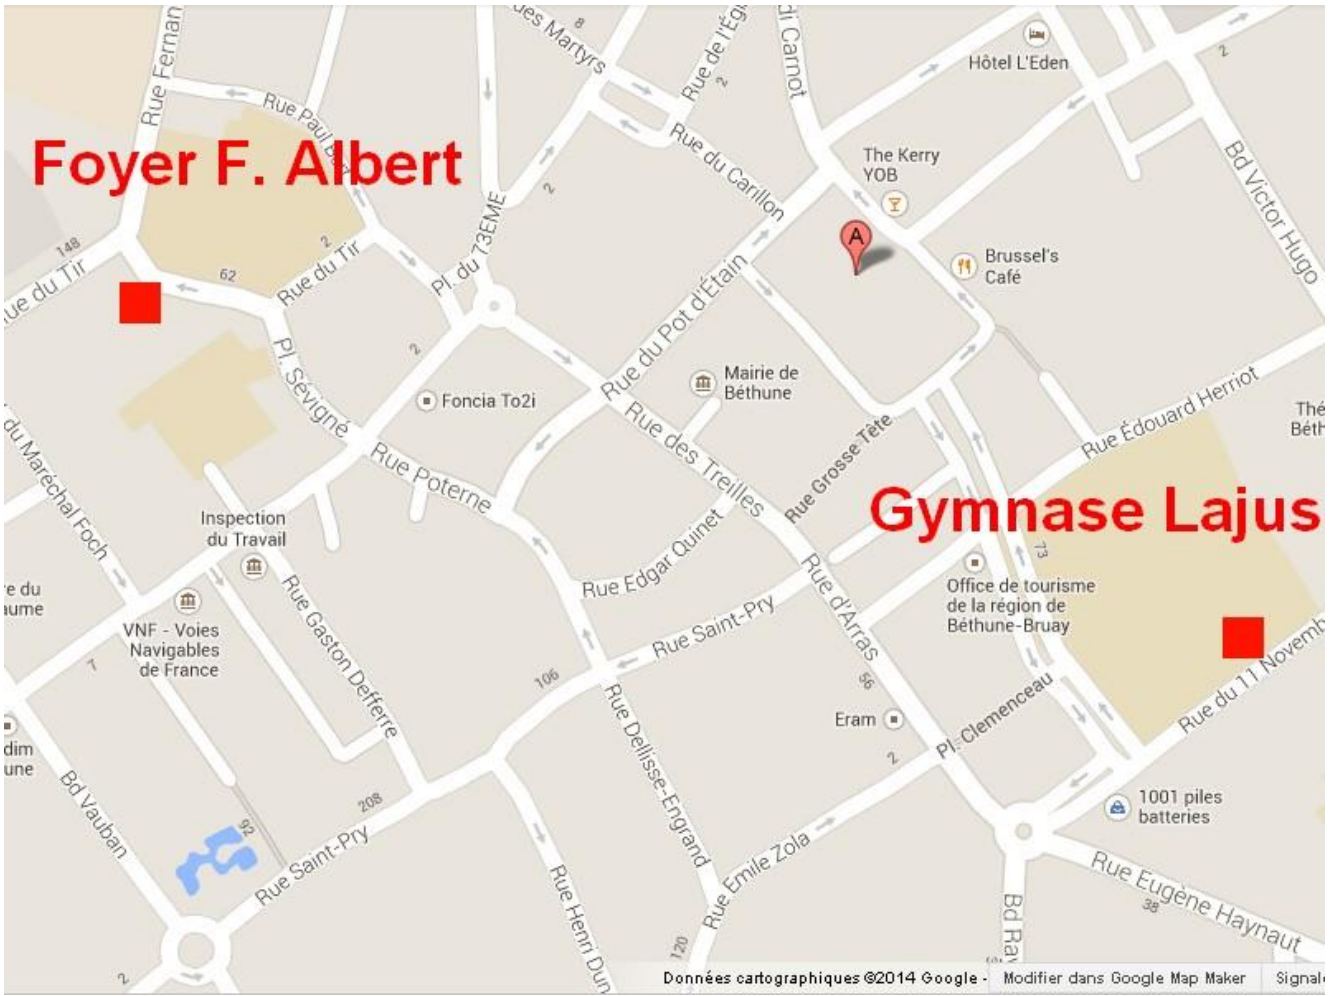

Détail 3 :
 Follow bld Vauban and turn at the 2nd right (place Maréchal Foch). Continue in the rue du tir to reach rue Fernand Bar (stadium).

Coming from Lille

Détail 1 :

Leave the southern expressway (Béthune centre) and take avenue Winston Churchill.

Détail 4 :

Follow bld Vauban and turn at the 2nd right (place Maréchal Foch). Continue in the rue du tir to reach rue Fernand Bar (stadium).

Coming from Hazebrouck

Vue générale :

At the exit of the expressway, turn right (rue Basly) to the roundabout.
Turn left (rue d'aire) to the traffic light.
Turn right (rue Léon Blum) to the roundabout.
Turn right (rue Fernand Bar) Stade.

Take street Fernand Bar to “rue du tir” street to the roundabout. Turn left to bypass Place Foch.

Continue on Bld Vauban, until the traffic light.

Go in front of Bld Voltaire.

Détail 2 :

Cross all of Bld Voltaire to the roundabout.

See specific folder competitions.

The Sleeps

General view of the establishment in the city

Detailed views

Salles	Adresses	Position GPS
Hautecoeur	Rue Jules Ferry	50.52436439007992, 2.63315136861867
Charité	Rue Fernand Bar	50.53251248902165, 2.6354016836009504
Lajus	Rue du 11 novembre	50.52942946797754, 2.641754537933786
Carette	Blvd Victor Hugo	50.52960575623651, 2.64383755331337
Foyer François Albert	Rue du tir	50.53116044568221, 2.6345593581796227
Henri Louchart	Rue de Lille	50.5237944653104, 2.6529783586897033
Carpentier	Rue Jean Bart	50.51385484750587, 2.632950515754289
8 Ter	Rue de l'Yser	50.5137332513023, 2.642759173716751
G.sand	Rue Jean Macé	50.52963954658481, 2.645224949146932
Victor Hugo	Rue de Schwerte	50.51779371171429, 2.6257357878758847
Gymnase st Vaast	Rue Paul Doumer	50.53409502859929, 2.642395965093882