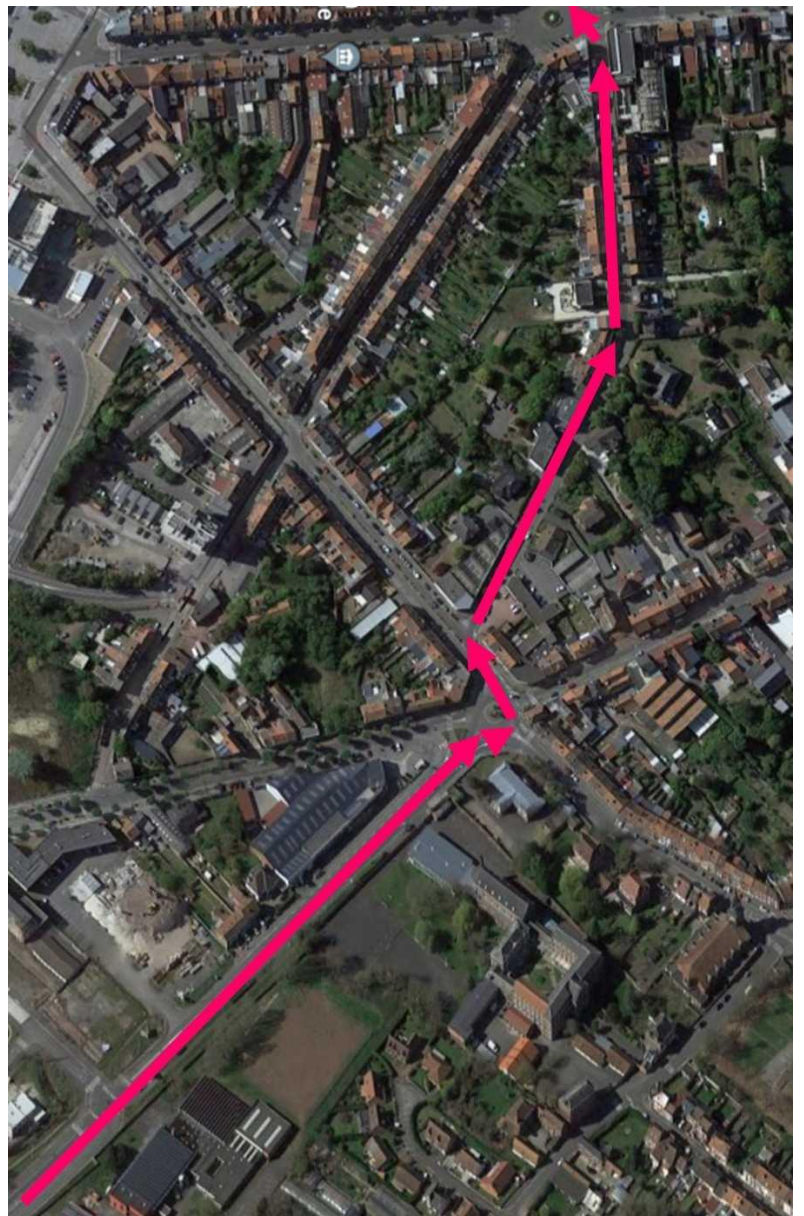

Coming from the toll

General view

Détail 1 :

At the exit of the motorway, take the direction of the city center as far as Auchan.

Détail 2 :
 After Auchan, take the bridge over the railway tracks to the roundabout. Direction city center then at the 2nd roundabout take an angle (bld Leclercq). At the 3rd roundabout turn left (bld Vauban).

Détail 3 :
 Follow bld Vauban and turn at the 2nd right (place Maréchal Foch). Continue in the rue du tir to reach rue Fernand Bar (stadium).

Coming from Lille

Détail 1 :

Leave the southern expressway (Béthune centre) and take avenue Winston Churchill.

Rocade sud

Détail 2 :

At the roundabout at the end of Churchill, turn left then immediately right (rue Prévost) to the roundabout.

Détail 3 :

At the roundabout take the 2nd right (bld Voltaire).

Straight on to the next roundabout.

Détail 4 :

Follow bld Vauban and turn at the 2nd right (place Maréchal Foch). Continue in the rue du tir to reach rue Fernand Bar (stadium).

Coming from Hazebrouck

Vue générale :

At the exit of the expressway, turn right (rue Basly) to the roundabout.
Turn left (rue d'aire) to the traffic light.
Turn right (rue Léon Blum) to the roundabout.
Turn right (rue Fernand Bar) Stade.