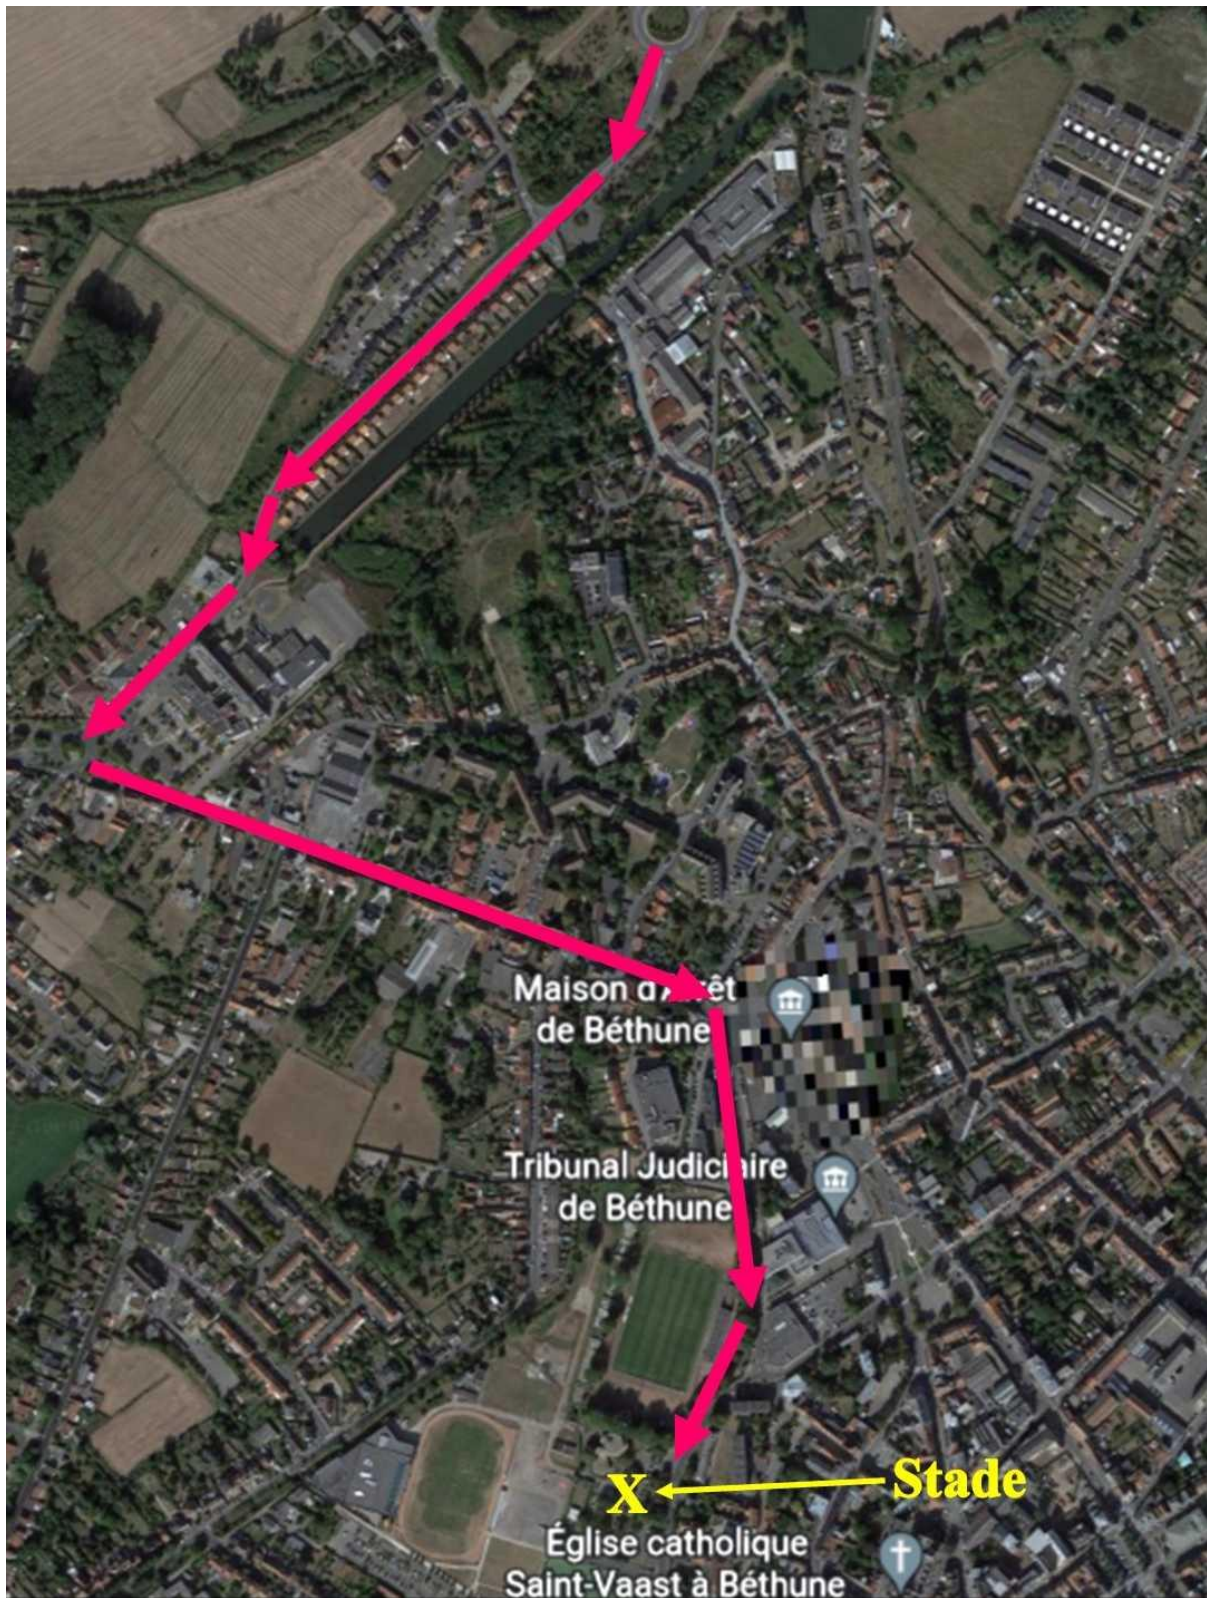

Coming from the toll

General view

Détail 1 :

At the exit of the motorway, take the direction of the city center as far as Auchan.

Détail 2 :
 After Auchan, take the bridge over the railway tracks to the roundabout. Direction city center then at the 2nd roundabout take an angle (bld Leclercq). At the 3rd roundabout turn left (bld Vauban).

Détail 3 :
 Follow bld Vauban and turn at the 2nd right (place Maréchal Foch). Continue in the rue du tir to reach rue Fernand Bar (stadium).

Coming from Lille

Détail 1 :

Leave the southern expressway (Béthune centre) and take avenue Winston Churchill.

Rocade sud

Détail 2 :

At the roundabout at the end of Churchill, turn left then immediately right (rue Prévost) to the roundabout.

Détail 3 :

At the roundabout take the 2nd right (bld Voltaire).

Straight on to the next roundabout.

Détail 4 :

Follow bld Vauban and turn at the 2nd right (place Maréchal Foch). Continue in the rue du tir to reach rue Fernand Bar (stadium).

Coming from Hazebrouck

Vue générale :

At the exit of the expressway, turn right (rue Basly) to the roundabout.
Turn left (rue d'aire) to the traffic light.
Turn right (rue Léon Blum) to the roundabout.
Turn right (rue Fernand Bar) Stade.