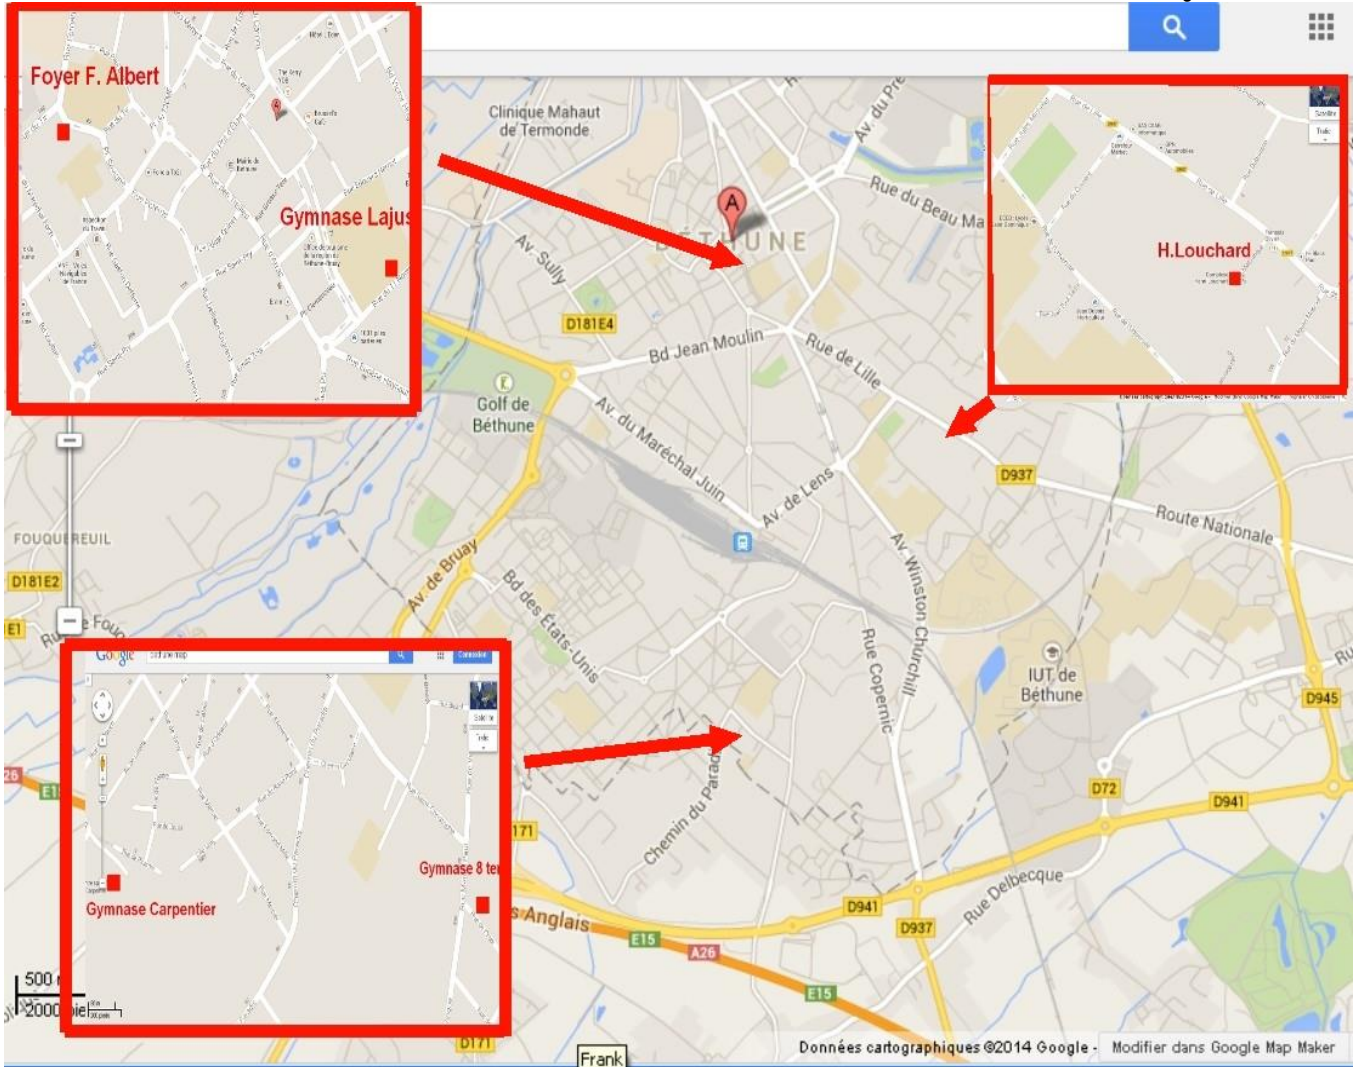

Détail 4 :

Follow bld Vauban and turn at the 2nd right (place Maréchal Foch). Continue in the rue du tir to reach rue Fernand Bar (stadium).

Coming from Hazebrouck

Vue générale :

At the exit of the expressway, turn right (rue Basly) to the roundabout.
Turn left (rue d'aire) to the traffic light.
Turn right (rue Léon Blum) to the roundabout.
Turn right (rue Fernand Bar) Stade.

Liaison entre les 2 sites

The 2 sites are approximately at 3 km.

It takes 5-10 minutes by car depending on traffic.

Please take this parameter into account in the working hours of your drivers buses.

Détail 1 :

Take the 3rd exit (street A. Legillon) to the traffic light.

Go opposite (street A. Outrebon) then turn right to cross the bridge over the railway tracks.

At the roundabout after the bridge turn right, then left at the traffic light (street Lebas) Stadium.

See specific folder competitions.

The Sleeps

General view of the establishment in the city

Detailed views

Salles	Adresses	Position GPS
Hautecoeur	Rue Jules Ferry	50.52436439007992, 2.63315136861867
Charité	Rue Fernand Bar	50.53251248902165, 2.6354016836009504
Lajus	Rue du 11 novembre	50.52942946797754, 2.641754537933786
Carette	Blvd Victor Hugo	50.52960575623651, 2.64383755331337
Foyer François Albert	Rue du tir	50.53116044568221, 2.6345593581796227
Henri Louchart	Rue de Lille	50.5237944653104, 2.6529783586897033
Carpentier	Rue Jean Bart	50.51385484750587, 2.632950515754289
8 Ter	Rue de l'Yser	50.5137332513023, 2.642759173716751
G.sand	Rue Jean Macé	50.52963954658481, 2.645224949146932
Victor Hugo	Rue de Schwerte	50.51779371171429, 2.6257357878758847
Gymnase st Vaast	Rue Paul Doumer	50.53409502859929, 2.642395965093882