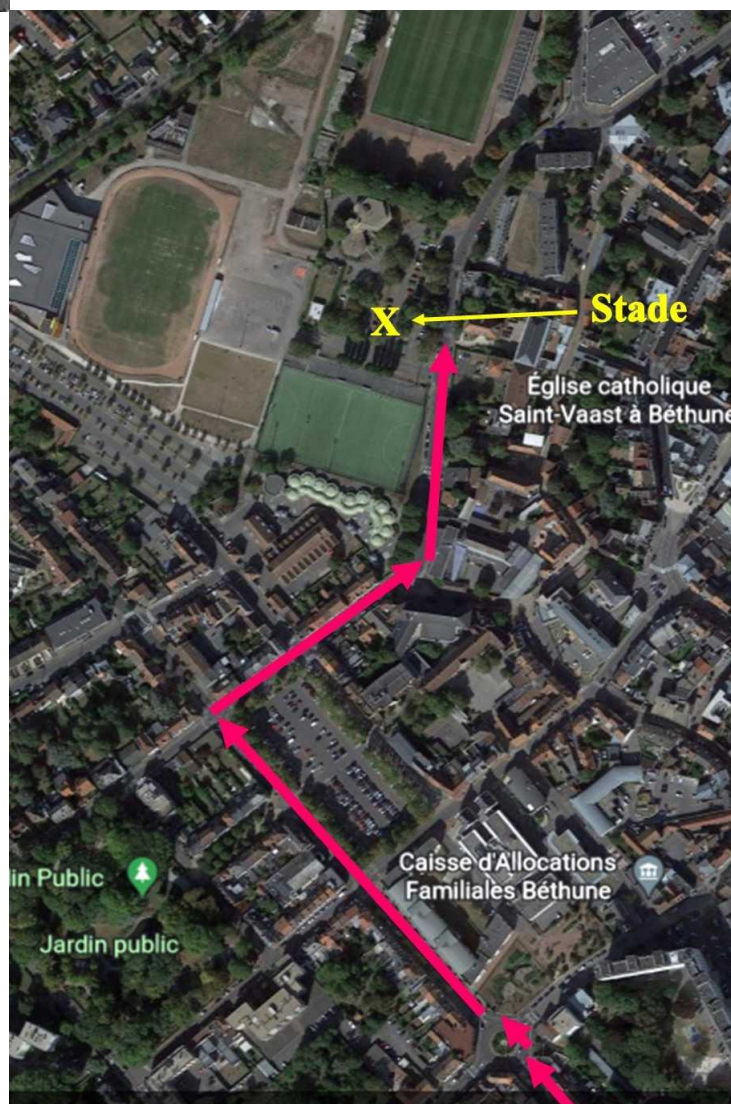

Coming from the toll

General view

Détail 1 :

At the exit of the motorway, take the direction of the city center as far as Auchan.

Détail 2 :
 After Auchan, take the bridge over the railway tracks to the roundabout. Direction city center then at the 2nd roundabout take an angle (bld Leclercq). At the 3rd roundabout turn left (bld Vauban).

Détail 3 :
 Follow bld Vauban and turn at the 2nd right (place Maréchal Foch). Continue in the rue du tir to reach rue Fernand Bar (stadium).

Coming from Lille

Détail 1 :

Leave the southern expressway (Béthune centre) and take avenue Winston Churchill.

Rocade sud

Détail 2 :

At the roundabout at the end of Churchill, turn left then immediately right (rue Prévost) to the roundabout.

Détail 3 :

At the roundabout take the 2nd right (bld Voltaire).

Straight on to the next roundabout.

Détail 4 :

Follow bld Vauban and turn at the 2nd right (place Maréchal Foch). Continue in the rue du tir to reach rue Fernand Bar (stadium).

Coming from Hazebrouck

Vue générale :

At the exit of the expressway, turn right (rue Basly) to the roundabout.
Turn left (rue d'aire) to the traffic light.
Turn right (rue Léon Blum) to the roundabout.
Turn right (rue Fernand Bar) Stade.